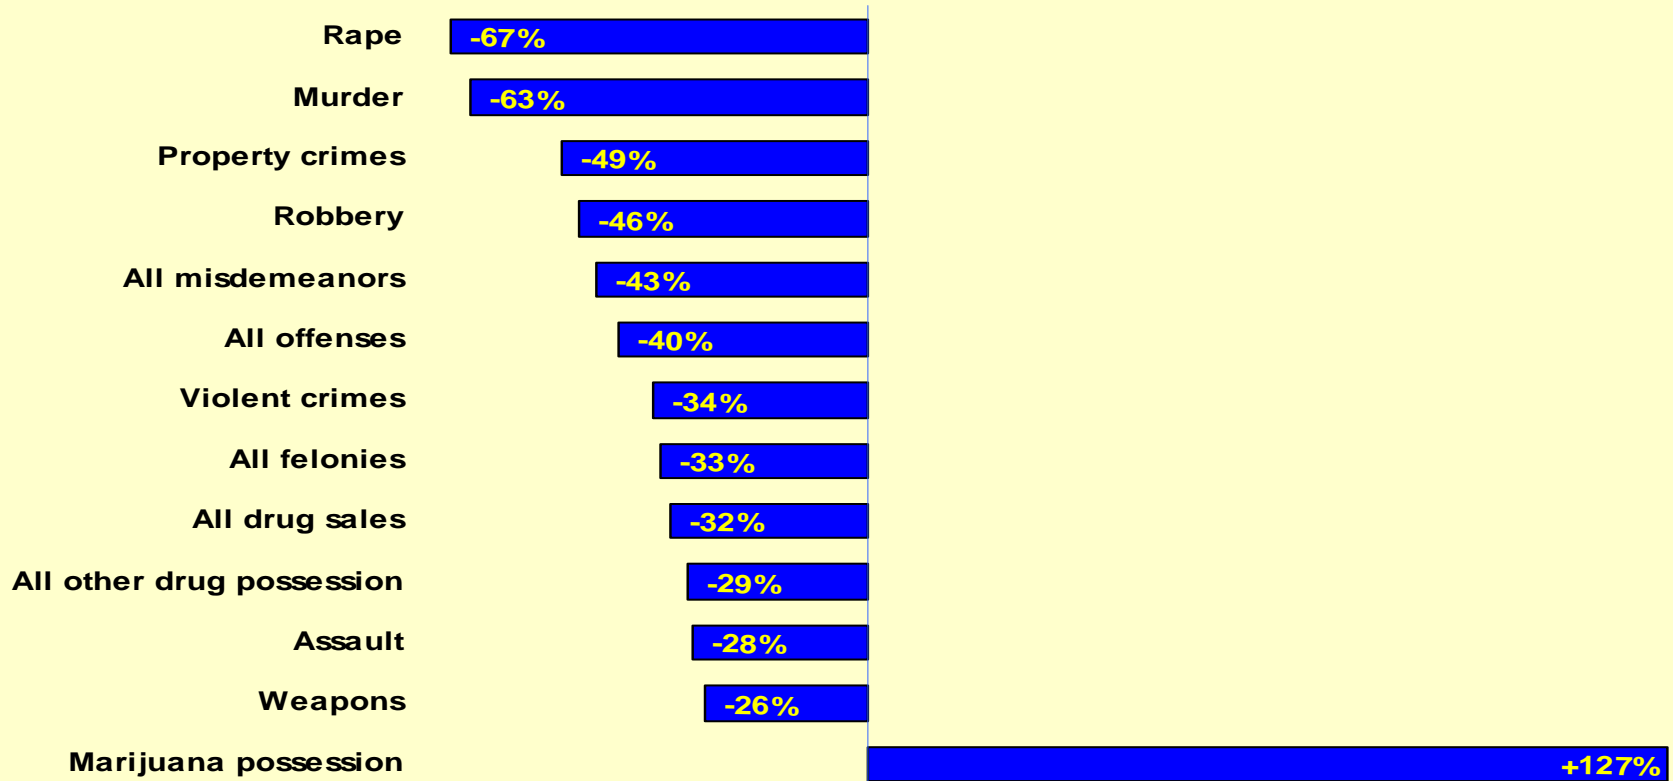

Change in California arrest rates for various offenses, 2008 versus 1990

Sources: Center on Juvenile and Criminal Justice; Criminal Justice Statistics Center, *Crime in California*, California Department of Justice, 1954-2008. Tables 33 and 36 (2008) and previous annual tables, at <http://ag.ca.gov/cjsc/publications/candd/cd05/preface.pdf?PHPSESSID=ce8d0c37d69c6cf80e04e57d2513476f>; Demographic Research Unit, Data Files (1970-90, 1990-99, 2000-10), California Department of Finance, at <http://www.dof.ca.gov/HTML/DEMOGRAP/Data/DRUdatafiles.php>